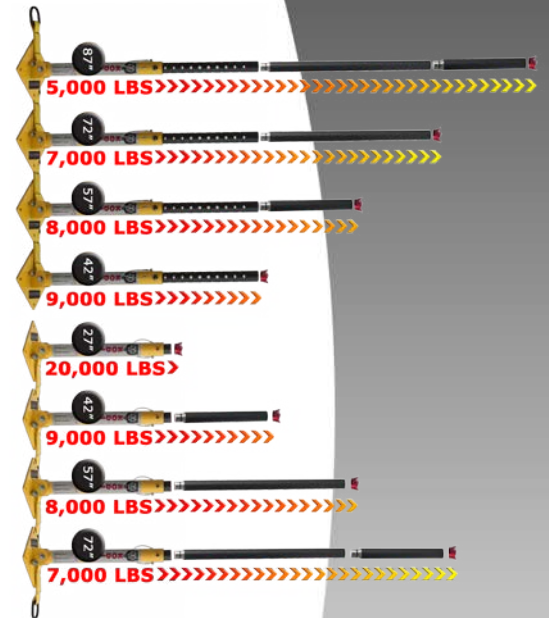

## DELUXE KODIAK KIT

- ### CONTENTS
- A-(2) STRUTS 27" - 42"
  - B-(2) 15" EXTENSIONS
  - C-(2) 30" EXTENSIONS
  - D-(4) RATCHET STRAPS
  - E-(2) END ATTACHMENTS
  - F-(1) CARRYING CASE

### SPECIFICATIONS

	STRUT	KIT
HEIGHT (IN/MM)	27/686	34/864
WIDTH (IN/MM)	8/203	15/381
DEPTH (IN/MM)	8/203	10/254
WEIGHT (LBS/KGS)	10.5/4.8	63/28.6
SHIPPING WEIGHT (LBS/KGS)	NA	72/32.7