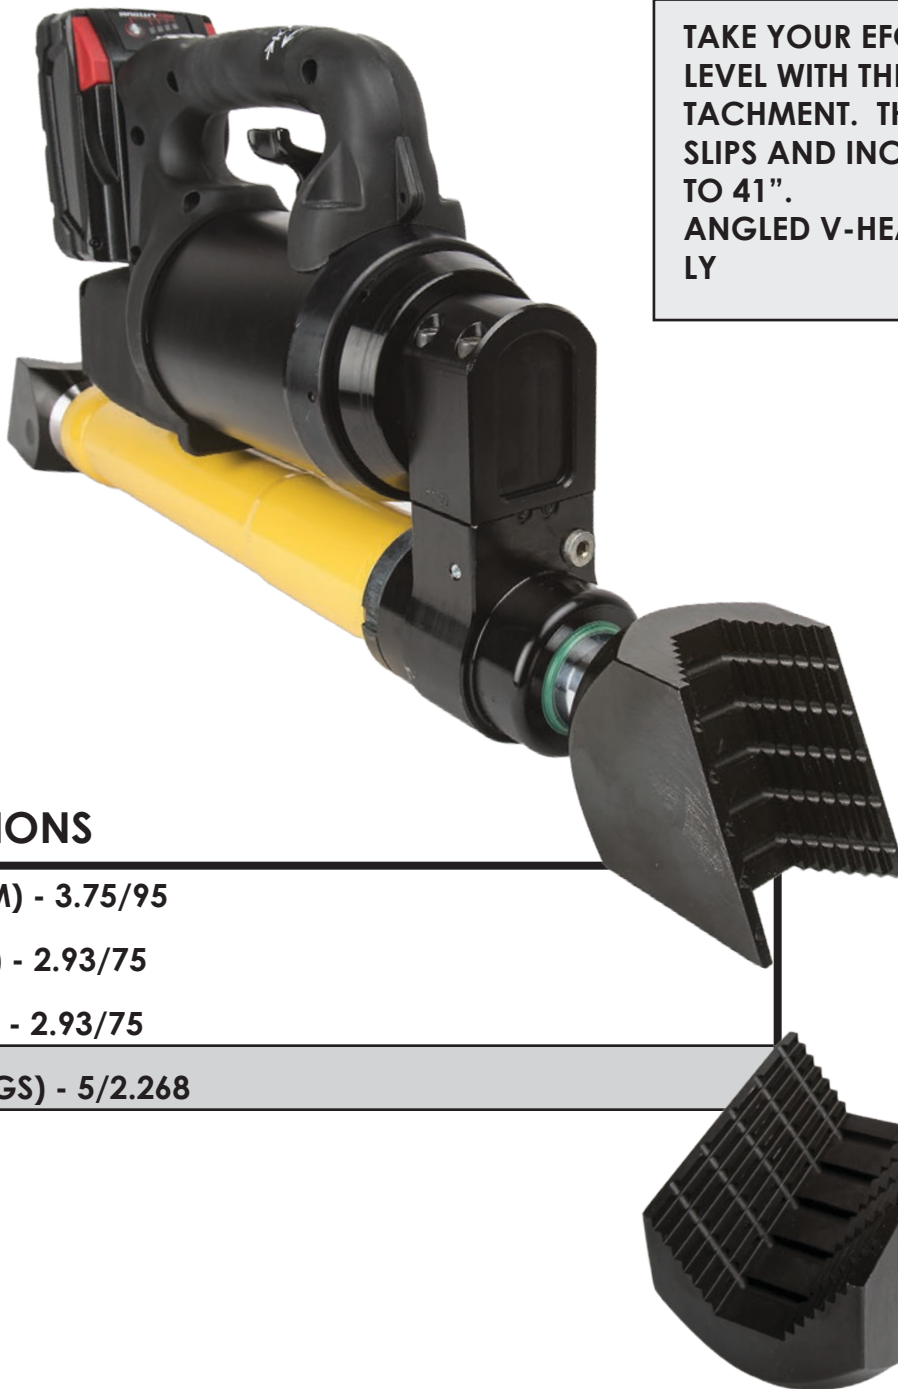

ART.011.130.2 - THREADED
ART.011.130.4 - SLIP FIT

GENESIS

RESCUE SYSTEMS

WWW.GENESISRESCUE.COM

EFORCE ANGLED V-HEAD

TAKE YOUR EFORCE RAM TO THE NEXT LEVEL WITH THE PATENTED V-HEAD ATTACHMENT. THE UNIQUE DESIGN LIMITS SLIPS AND INCREASES THE RAMS THROW TO 41". ANGLED V-HEADS ARE SOLD SEPARATELY

SPECIFICATIONS

LENGTH(IN/MM) - 3.75/95

WIDTH(IN/MM) - 2.93/75

DEPTH(IN/MM) - 2.93/75

WEIGHT(LBS/KGS) - 5/2.268

SPECIFICATIONS

LOOKING FOR TRAINING