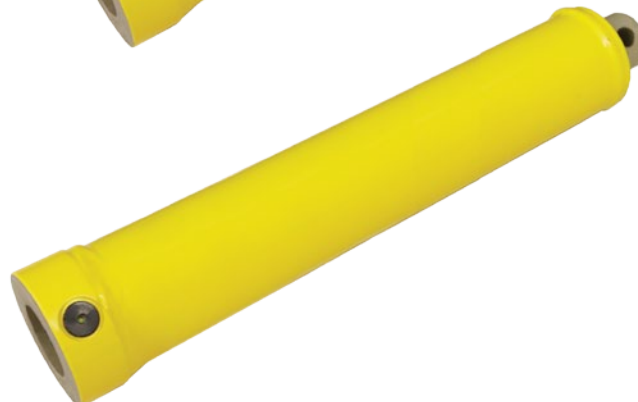

10" | 250MM RAM EXTENSION
ART.383.857.9

12" | 320MM RAM EXTENSION
ART.383.857.9